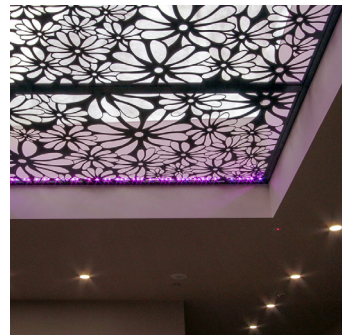

Lead Time

- > Standard 8 to 10 Weeks
- > Express Service Available